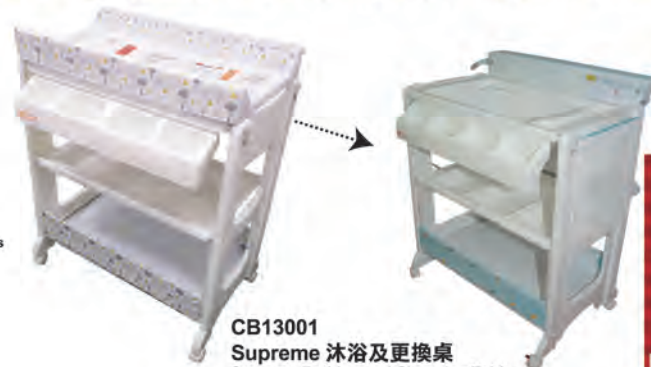

Bathing and Changing at the same place!

Supreme及Cozy沐浴及更換桌讓寶貴能在同一地方沐浴及更換衣服。沐浴時，成人無須彎腰，可減低對腰部的壓力。收納格可用作放置衣服、尿片、毛巾或沐浴用品等。

Supreme and Cozy Bathing and Changing Table let your baby take bath and change clothes at the same place. Adult can avoid leaning forward to finish bathing for your baby without muscle stress. There are storage spaces for clothes, towel, cleaser or diaper.

Supreme

產品尺寸 Dimension:
L820xW520xH1030mm
產品重量 Weight: 11.02kg

- 舒適沐浴及更換平臺
Bathub and changing table
- 浴盆附去水喉，方便去水
Wash-out pipe
- 前方清潔用品放置格
Front storage trays for bath products
- 兩層雜物收納格
Two shelves for storage
- 掛網雜物袋
Mesh storage bag
- 可鎖式活動輪
Casters with lock
- 通過歐洲安全標準
Complied with EN safety standard