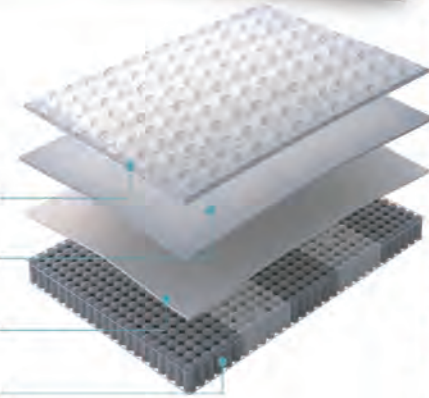

3段床底板高度
Base Levels

Smart Dream Series

獨立袋裝彈簧嬰兒床褥 Individual Pocket Spring Baby Mattress

每個彈簧被獨立的袋承載，而且緊貼排列，給予寶寶有如被擁抱般的感覺，正確並平均承托身體各部份，是床褥中最頂級的選擇。
Spring coils are enclosed, each in a separate flexible fabric pocket to give a cuddling-like feeling to your baby's body, relieving high-pressure points and giving right support. It is the premium mattress class.

- 獨立袋裝彈簧結構
Individual pocket spring in-net system
- 高承托力及高抗擾力
Strong supportness and high firmness
- 柔軟針織面料
Soft knitted fabric
- 四層精密雙面結構
Four-layers structure
- 舒適耐用
Great comfort and durable

CB11058
Smart Dream Tiny 嬰兒床褥
Smart Dream Tiny baby mattress
尺寸 Dimension:
L910xW500xH110mm
(L35.8" x W19.7" x H4.3")
HKD899

CB11001
Smart Dream Mini 嬰兒床褥
Smart Dream Mini baby mattress
尺寸 Dimension:
L970xW550xH110mm
(L38.2" x W21.7" x H4.3")
HKD899

防潑透氣的床褥保護墊! Breathing Baby Mattress Protector

California Bear 防潑透氣床褥保護墊，全棉面層再配合底層使用杜邦™專利防潑透氣Tyvek®物料，減少液體滲漏，舒適通爽且具抗蟻功能。四角能以橡筋固定於床褥上，有效保護床褥並防止細菌滋生。
California Bear mattress protector is made with 100% cotton cover with Dupont™ Tyvek® underneath. It allows air passing through and stops water staining the mattress. Anti-Dust Mite property protects your baby from allergen. The protector can be tied up to the mattress with the rubber bands at each corners.