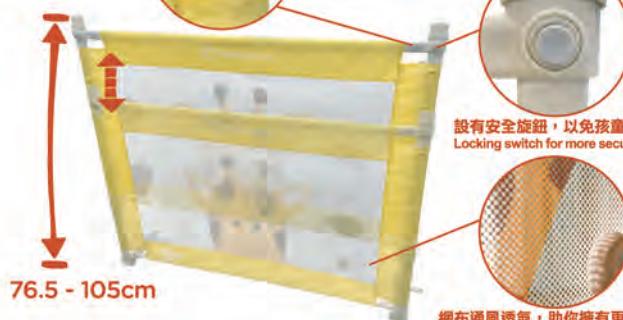

垂直升降安全床欄 Slide Down Bed Rail

CB10049
垂直升降安全床欄 - 長頸鹿
Slide Down Bed Rail - Giraffe
HKD599

適用期間 / Product Usage:
birth to 20kg
產品重量 / Product Weight:
3kg
產品尺寸 / Product Size:
L120 x W25 x H76.55~105cm
網布尺寸 / Fabric Size:
L119.5 x H68cm

- 安裝簡易
Easy to set up
- 垂直升降設計，使用更便利
Vertical lifting design for more convenience
- 24檔高度調節可配合不同厚度的床褥使用
(床褥厚度約3~32cm)
24-level height adjustment for the needs of different mattress thicknesses (3~32cm)
- 通風透氣的可拆洗網布設計，助你時刻掌握寶貴狀況
Washable and breathable mesh for better visibility
- 上下護欄均設有高密度海綿墊，加厚防撞
High density foam wrapped around the upper and the lower guards for greater protection
- 優質堅固的支架，無尖角設計使其更安全可靠
Sturdy steel material with rounded corners for added security and durability
- 適用於大部分床架款式
Suitable for most types of beds

上護欄特別關節設計，單手即可輕鬆操作
Unique upper guard locking system for one-hand adjustment

設有安全旋鈕，以免孩童誤觸
Locking switch for more security

76.5 - 105cm

網布通風透氣，助你擁有更好視野
Breathable mesh for better visibility

24檔高度調節可配合厚度為3~32cm的床褥使用
24-level height adjustment for the needs of different mattress thicknesses (3~32cm)