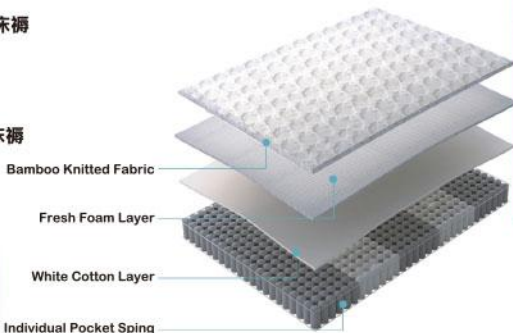

還原嬰兒床可供第二名嬰兒使用
Return back to baby cot for second baby

拆除單邊床欄可變作梳化床
Remove 1 fix side to become sofa

3 階段變化
ways

拆除雙邊床欄及下半部份成為小童床
Remove two fix sides and the lower part of both ends to become a junior bed.

防咬膠邊
Non-toxic teething rail

獨特床頭及床尾板配色
Special head and foot board colours

三段床底板高度調校
3 levels adjustable cot base

CB10007
Jupiter 嬰童床(白)
Jupiter Cot Bed (White)
HKD3,699
(連Smart Dream large 嬰兒床褥
with Smart Dream large Mattress)

床欄可拆除轉變梳化床
Removable side board

Baby Cot 嬰兒床

Smart Dream Series

獨立袋裝彈簧嬰兒床褥

Individual Pocket Spring Baby Mattress

CB11001
Smart Dream mini 嬰兒床褥
Smart Dream mini baby mattress
尺寸 Dimension:
L970mmxW550mmxH110mm
HKD799

CB11037
Smart Dream petite 嬰兒床褥
Smart Dream petite baby mattress
尺寸 Dimension:
L1035mmxW550mmxH110mm
HKD899

CB11002
Smart Dream 嬰兒床褥
Smart Dream baby mattress
尺寸 Dimension:
L1200mmxW600mmxH110mm
HKD999

CB11009
Smart Dream large 嬰兒床褥
Smart Dream large baby mattress
尺寸 Dimension:
L1400mmxW700mmxH110mm
HKD1,299

每個彈簧被獨立的袋承載，而且緊貼排列，給予寶寶有如擁抱般的感覺，正確並平均承托身體各部份，是床褥中最頂級的選擇。

Spring coils are enclosed, each in a separate flexible fabric pocket to give a cuddling-like feeling to your baby's body, relieving high-pressure points and giving right support. It is the premium mattress class.

- 獨立袋裝彈簧結構 • 高承托力及高抗擾力 • 柔軟針織布料
- 四層精密雙面結構 • 舒適耐用
- Individual pocket spring In-net system
- Strong supportness and high firmness
- Soft knitted fabric • Four layers structure
- Great comfort and durable

Mattress 嬰兒床褥