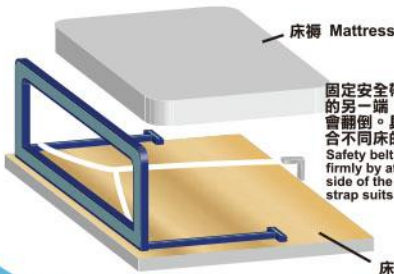

床褥 Mattress

固定安全帶能扣在床板的另一端，確保床欄不會翻倒。具長度調校適合不同床的闊度。
Safety belt holds the bed rail firmly by attaching on the other side of the base. Adjustable strap suits different bed width.

床板 Base